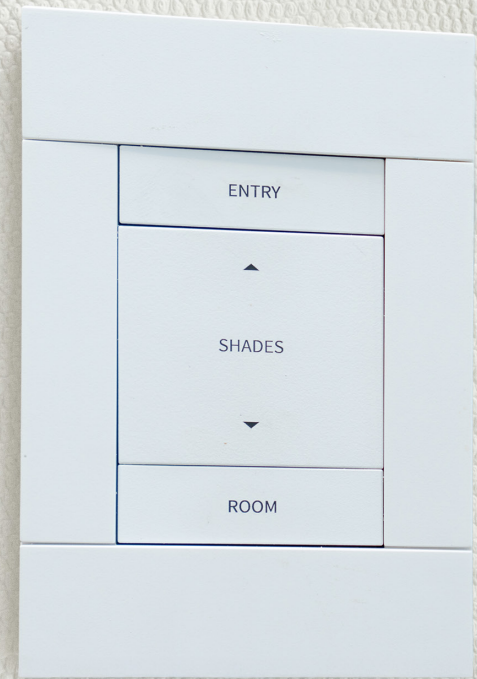

Power Design is a leading design-build contractor with over 1,800 completed projects nationwide. With a commitment to innovation and accountability, we deliver high-quality, cutting-edge solutions for every project.

SmartSpaces is a key component of our Systems Technologies division, dedicated to creating advanced, fully integrated automation solutions that are both innovative and tailored to meet the unique needs of each project.

Our focus is on delivering high-end systems that seamlessly blend into a living space's design, providing intuitive, easy-to-use controls for all aspects of the environment.

Through elevated technology and thoughtful design, SmartSpaces transforms any environment into a smart, connected space where every system works in harmony to offer a seamless and effortless experience.